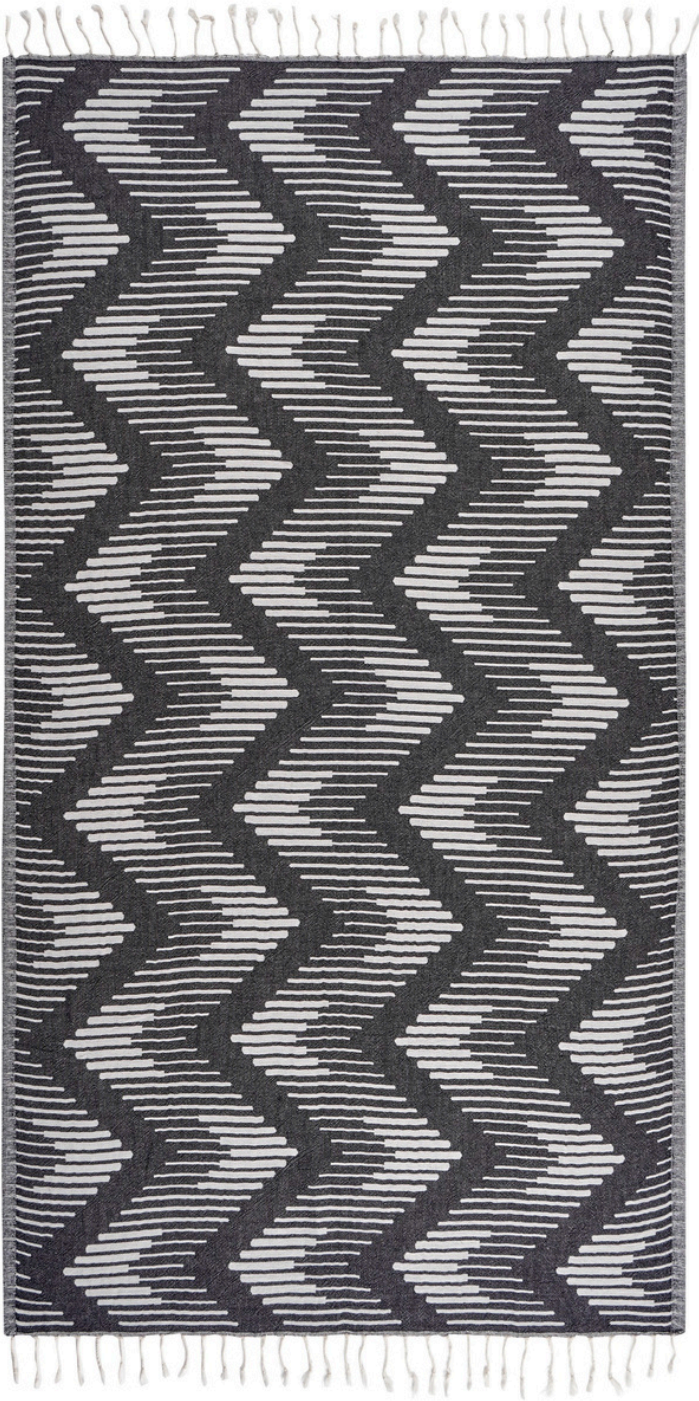

Material: 100% cotton

Size: 90×180 cm, 275 g/piece

Elegant jacquard pattern Soft and durable texture

Quick-drying Easy to carry

Jacquard Peshtemal

Features

Material: 100% cotton

Size: 90×180 cm, 275 g/piece

Elegant jacquard pattern Soft and durable texture

Quick-drying Easy to carry

Jacquard Peshtemal

Features

Material: 100% cotton

Size: 90×180 cm, 275 g/piece

Elegant jacquard pattern Soft and durable texture

Quick-drying Easy to carry

Jacquard Peshtemal

Features

Material: 100% cotton

Size: 90×180 cm, 275 g/piece

Elegant jacquard pattern Soft and durable texture

Quick-drying Easy to carry

Muslin Peshtemal

Features

Material: 100% cotton

Layer options: 2 layers, 3 layers, 4 layers, 5 layers

Light and breathable structure Soft and skin-friendly

Durable and long-lasting Quick-drying Easy to carry

Classic Peshtemal

Features